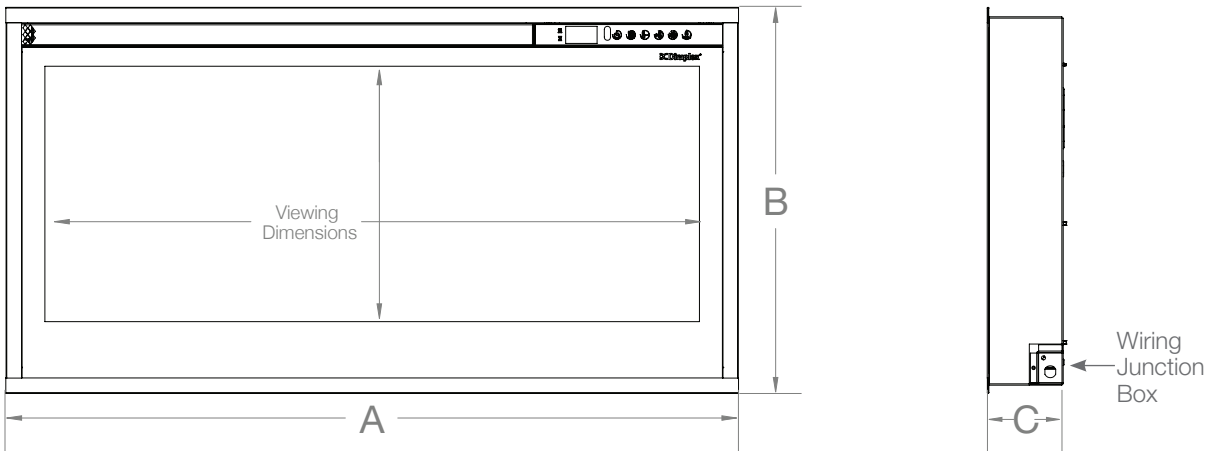

### Product Dimensions:

Product	A WIDTH (in/cm)	B HEIGHT (in/cm)	C DEPTH (in/cm)	VIEWING DIMENSION - WxH (in/cm)
PLF5014-XS	51-1/4 (130.2)	19-5/8 (49.8)	3-7/8 (9.8)	47-1/4 x 12-5/8 (120.1 x 32.2)