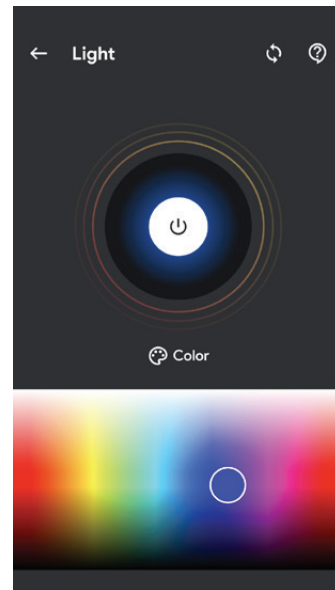

• Use the color picker to personalize with unlimited custom colors

- With the app you can adjust the flame brightness and speed beyond the remote technology
- Create and save favorite customized moods
- Guest mode

Note: App features may vary depending on product.

For additional information, visit dimplex.com/fcapp

Available in the App Store and Google Play