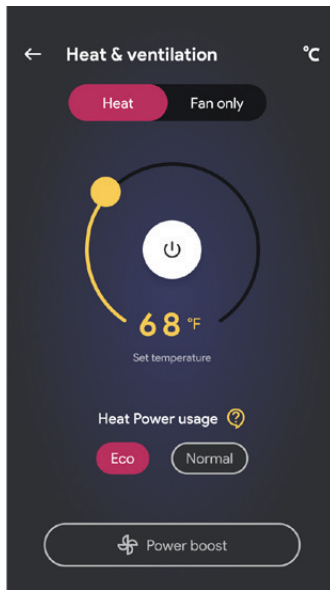

• Temperature can be adjusted to show values in °F and °C