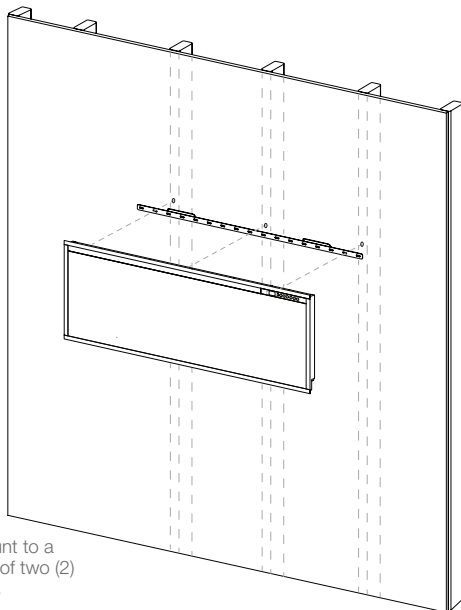

Framing:

Installation - 2 Mounting Options

Must mount to a minimum of two (2) wall studs