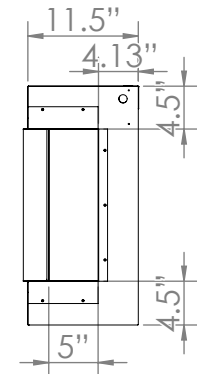

Volts	AC 120V/60Hz AC 240V/60Hz
Amps	13 Amps
Watts	1560 Watts 3060 Watts
Low Heat	1500 Watts 1500 Watts
High Heat	1500 Watts 3000 Watts
No Heat	>60 Watts
Lamps	LED 12V
Rotor Motor	AC 120V/60Hz 3.7W
Box Size	98 1/2" x 15" x 27"
Box Weight	TBD

Indicates optional 240V installation

Part Number	LPM-9616
Series	Landscape Pro Multiview