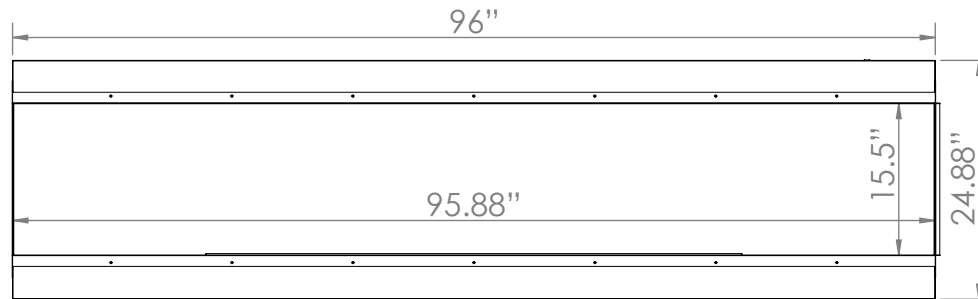

Volts	AC 120V/60Hz AC 240V/60Hz
Amps	13 Amps
Watts	1560 Watts 3060 Watts
Low Heat	1500 Watts 1500 Watts
High Heat	1500 Watts 3000 Watts
No Heat	>60 Watts
Lamps	LED 12V
Rotor Motor	AC 120V/60Hz 3.7W
Box Size	98 1/2" x 15" x 27"
Box Weight	TBD

Indicates optional 240V installation

Part Number	LPM-9616
Series	Landscape Pro Multiview